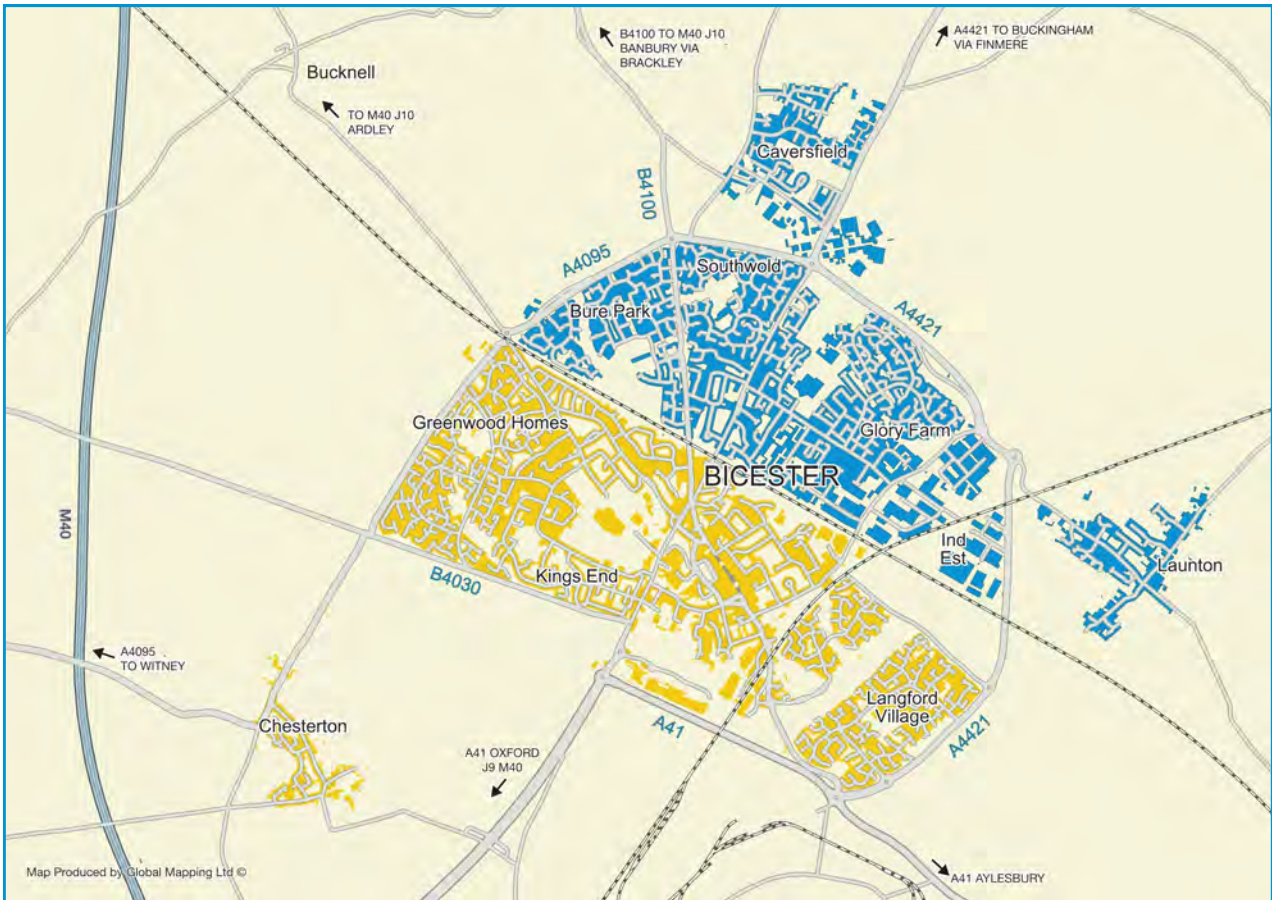

# BRACKLEY NN13

Distributed FREE to 8,000 homes & businesses within the following areas:

Biddlesden	Hinton-in-the-Hedges
Brackley	Mixbury
Brackley Hatch	Pimlico
Cottisford	Radstone
Croughton	Steane
Crowfield	Syresham
Evenley	Turweston
Farthinghoe	Westbury
Halse	Whitfield
Helmdon	<b>To all New Housing Developments</b>

# MIDSHIRES NN7

Distributed FREE to 8,500 homes & businesses within the following areas:

Weedon  
Weedon Bec  
Upper Weedon  
Church Stowe  
Upper Stowe  
Stowe Nine Churches  
Upper Heyford  
Nether Heyford  
Harpole  
Kislingbury

Bugbrooke  
Rothersthorpe  
Gayton  
Blisworth  
Milton Malsor  
Road  
Ashton  
Hartwell  
Courteenhall

# BICESTER NORTH OX26/27 & SOUTH OX26

Distributed FREE to 7,000 and 7,700 homes & businesses respectively in the areas shown below

Two Magazines