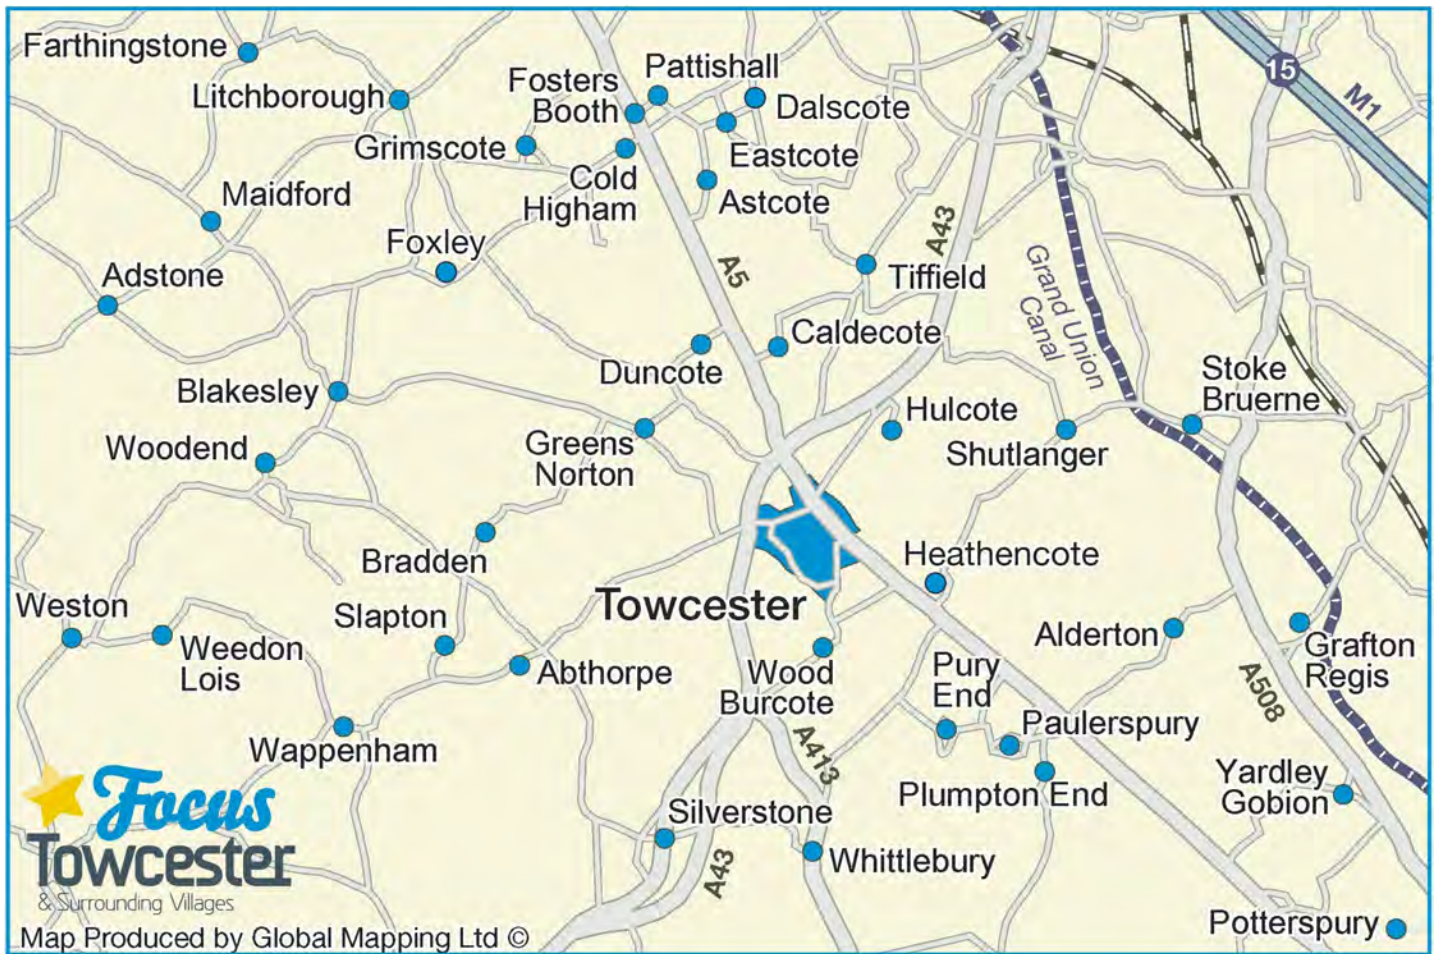

# TOWCESTER NN12

Distributed FREE to 10,500 homes & businesses within the following areas:

Abthorpe  
Adstone  
Alderton  
Astcote  
Blakesley  
Bradden  
Cold Higham  
Caldecote  
Duncote  
Dalscote  
Eastcote  
Farthingstone  
Fosters Booth