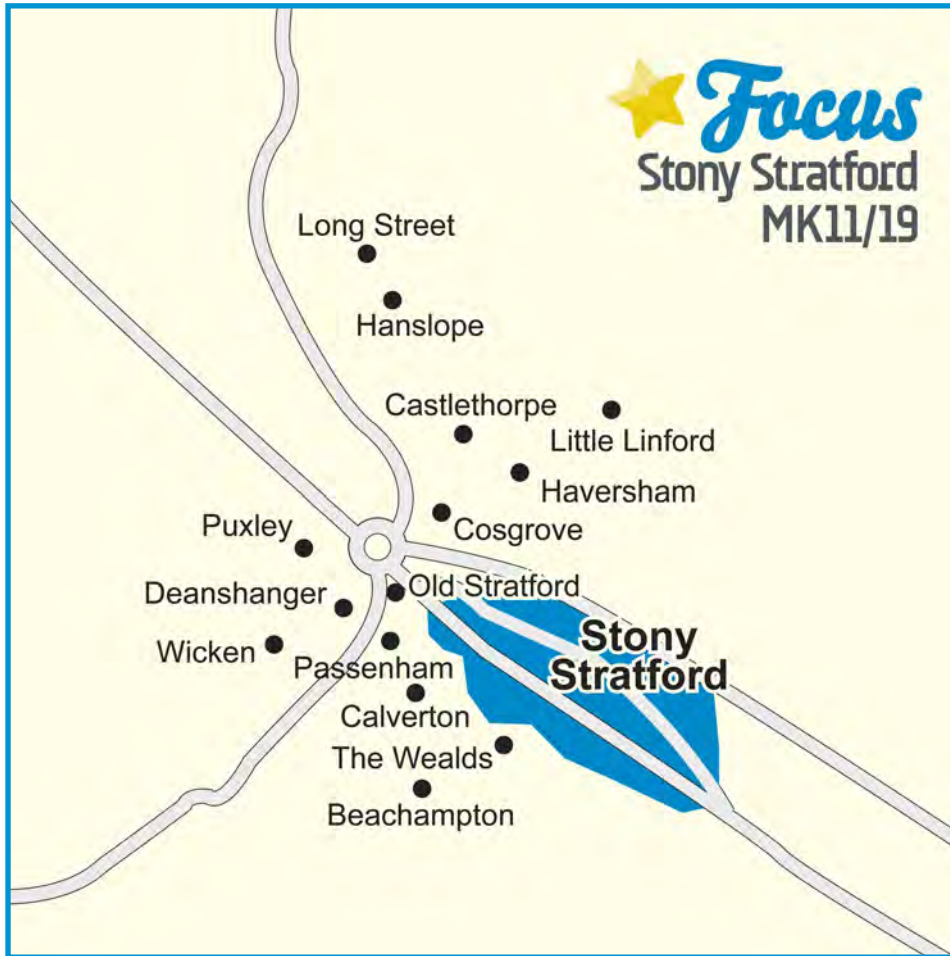

STONY STRATFORD MK11/19

Focus Stony Stratford MK11 / 19
Distributed FREE to **8,000** homes & businesses.

Beachampton
Calverton
Castlethorpe
Cosgrove
Deanshanger
Fairfields
Hanslope

Haversham
Little Linford
Long Street
Lower Weald
Middle Weald
Old Stratford

Passenham
Puxley
Stony Stratford
Upper Weald
Wicken